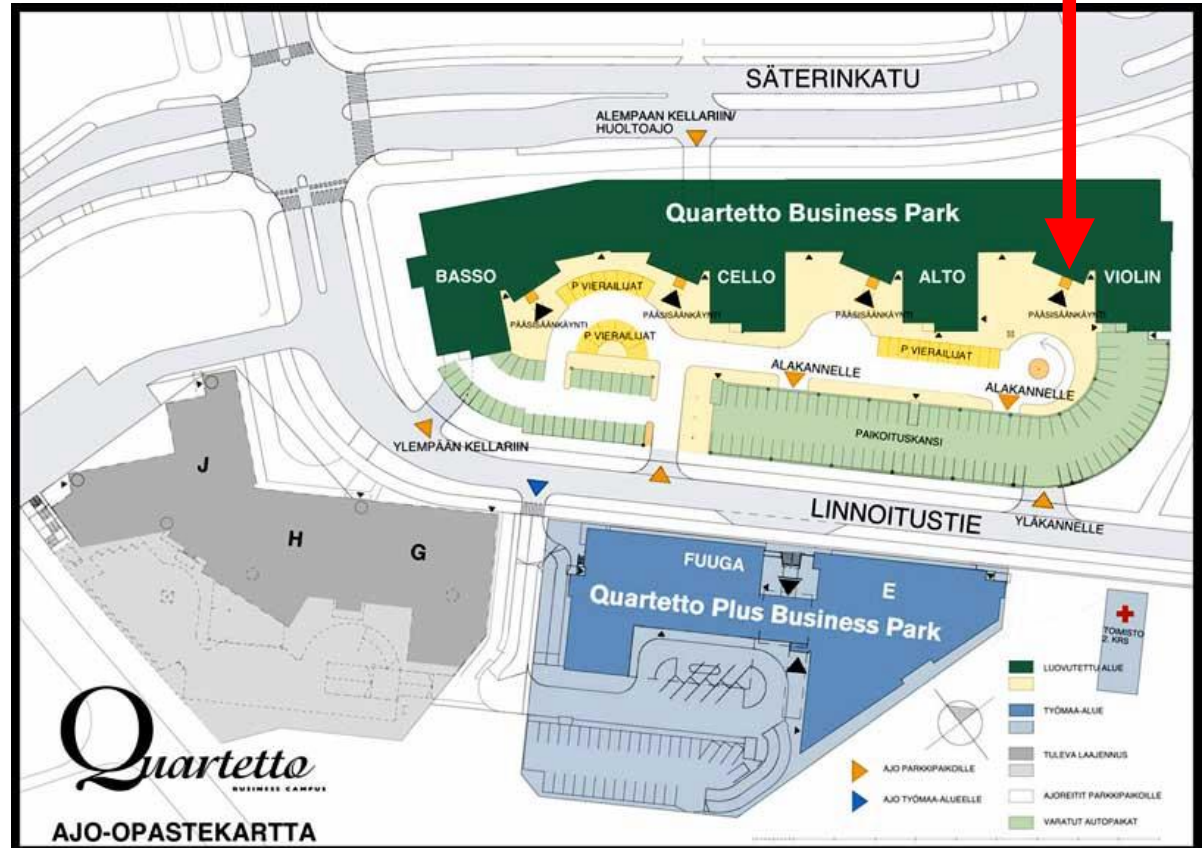

# Driving instructions to Efore headquarters

Efore Oyj  
Quartetto Business Park  
House Violin  
Linnoitustie 4A  
02600 ESPOO

Parking places for visitors can be found in front of the house Alto and between houses Basso & Cello.  
The reception is on the ground floor of house Violin.