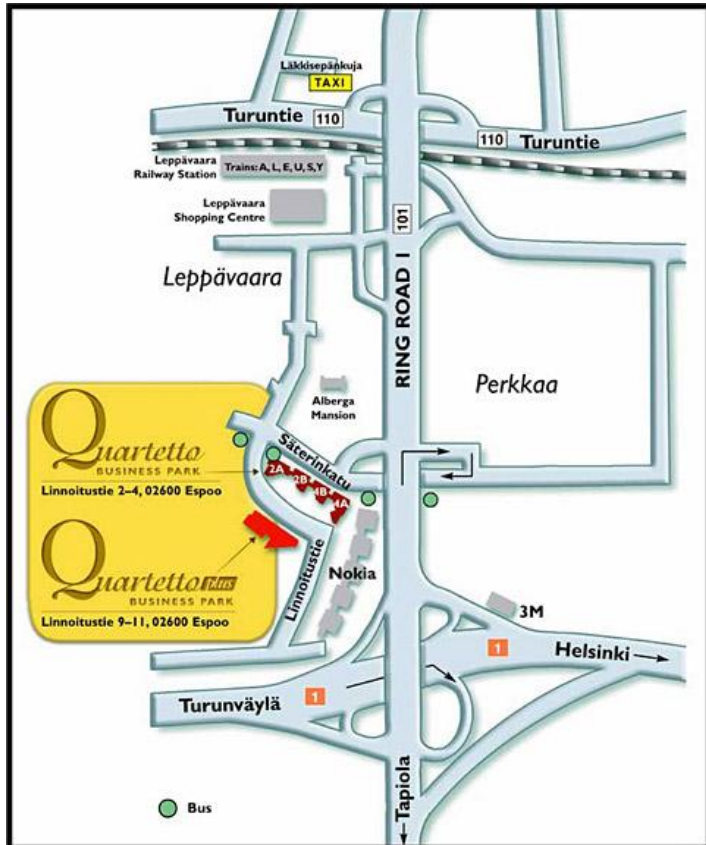

# Driving instructions to Efore headquarters

Efore Oyj  
Quartetto Business Park  
House Violin  
Linnoitustie 4A  
02600 ESPOO

Parking places for visitors can be found in front of the house Alto and between houses Basso & Cello.  
The reception is on the ground floor of house Violin.